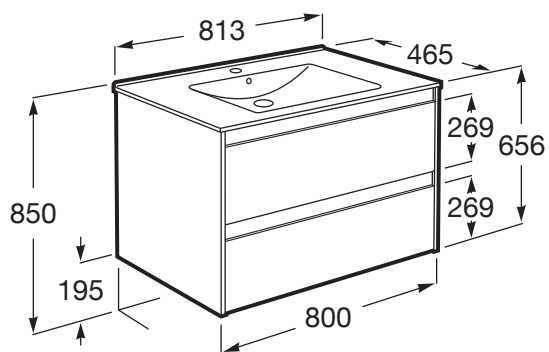

CLAUDIA

Unik (base unit with 2 drawers)

DIMENSIONS

Length	813 mm
Width	465 mm
Height	656 mm

COLOURS AND FINISHES

TECHNICAL DRAWINGS

FEATURES

- Basin position: Central
- Closing and opening system: Soft close drawers
- Faucet position: On the basin
- Furniture structure: Drawers
- Installation type: Wall-hung
- Washbasin type: Vanity